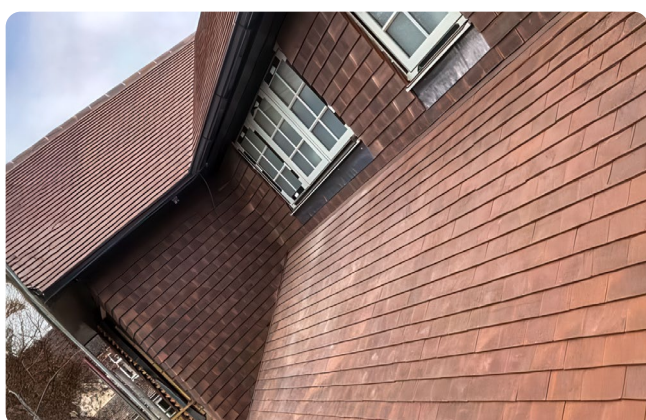

Syze Developments

Roofing Options

SYZE
DEVELOPMENTS

Whether you opt for a smart modern single-ply flat roof or a traditional tiled pitched design with skylights to enhance natural light – we ensure that it will be durable, low-maintenance and energy-efficient.